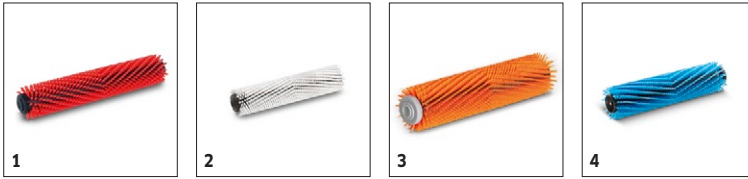

Equipment

Roller brush	■
2-tank system	■
Mains operationMains operationMains operationMains operation	■
Transport wheels	■
2 straight squeegees	■
■ Included in delivery.	

BR 30/4 C

1.783-224.0

		Order Number	Hardness/ Brush type	Length	Colour	Quantity	Price	Description	
Roller brushes for BR									
Roller brush	1	4.762-005.0	medium	300 mm	red	1 piece(s)		Roller brush, medium-hard, red. Length: 300 mm. With wear-resistant star-wheel mechanism. For normal use. Bristles: Polypropylene, 0.2 mm thick, 11.5 mm long.	■
	2	4.762-452.0	soft	300 mm	white	1 piece(s)		Roller brush, soft, white. Length: 300 mm. With wear-resistant star-wheel mechanism. For cleaning sensitive floors and polishing. Bristles: Polyamide, 0.15 mm thick, 11.5 mm long.	□
	3	4.762-484.0	high / low	300 mm	orange	1 piece(s)		Medium hard, for cleaning strong structured floors and deeper joints.	□
	4	4.762-499.0	soft	300 mm	blue	1 piece(s)		For carpet cleaning.	□

■ Included in delivery. □ Available accessories.

BR 30/4 C

1.783-224.0

		Order Number	Length	Colour	Quantity	Price	Description	
Suction bar, complete								
Squeegee	1	4.777-008.0	300 mm	blue	1 piece(s)			<input checked="" type="checkbox"/>
	2	4.777-324.0	300 mm	grey	1 piece(s)		For tackling oil and grease in areas such as kitchens or workshops.	<input type="checkbox"/>